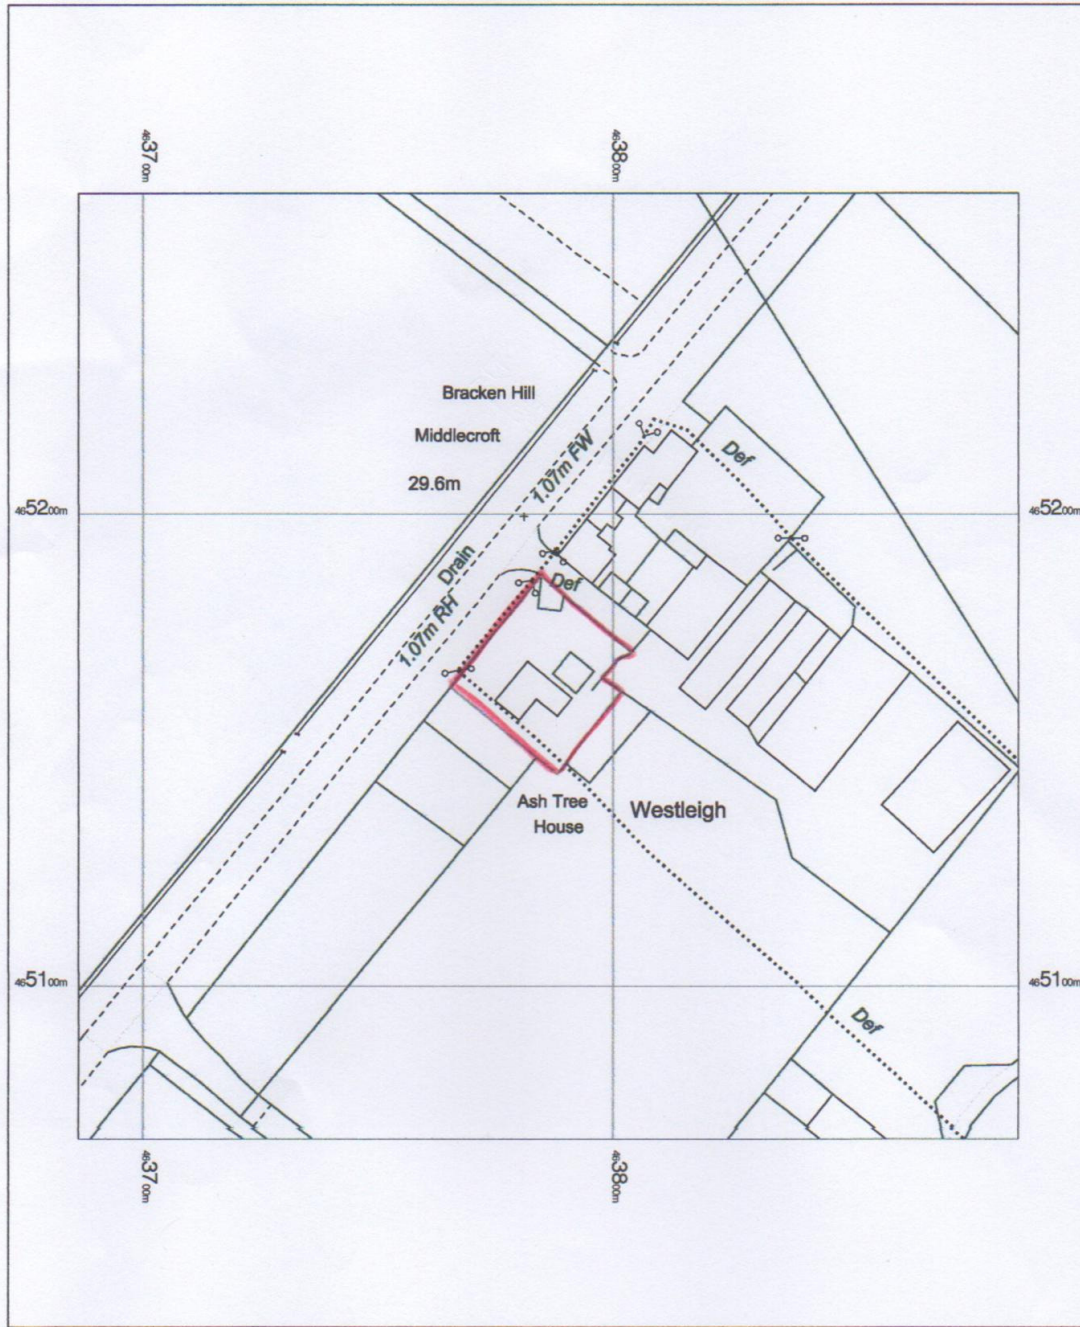

Ash Tree House, YO60 6QG

Ash Tree House
York,
Sheriff Hutton,
North Yorkshire
YO60 6QG

OS MasterMap 1250/2500/10000 scale
Thursday, June 25, 2020, ID: MPMBW-00884024
www.blackwellmapping.co.uk

1:1250 scale print at A4, Centre: 463786 E, 465168 N

© Crown Copyright Ordnance Survey. Licence no. 100041041

BLACKWELL'S
MAPPING SERVICES
PERSONAL & PROFESSIONAL MAPPING
www.blackwellmapping.co.uk

TEL: 0800 151 2612
maps@blackwell.co.uk

THIS COPY HAS BEEN MADE BY OR WITH THE AUTHORITY OF RYEDALE DISTRICT COUNCIL PURSUANT TO SECTION 47 OF THE COPYRIGHT DESIGNS AND PATENTS ACT 1988. UNLESS THAT ACT PROVIDES A RELEVANT EXCEPTION TO COPYRIGHT, THE COPY MUST NOT BE COPIED WITHOUT THE PRIOR PERMISSION OF THE COPYRIGHT OWNER.